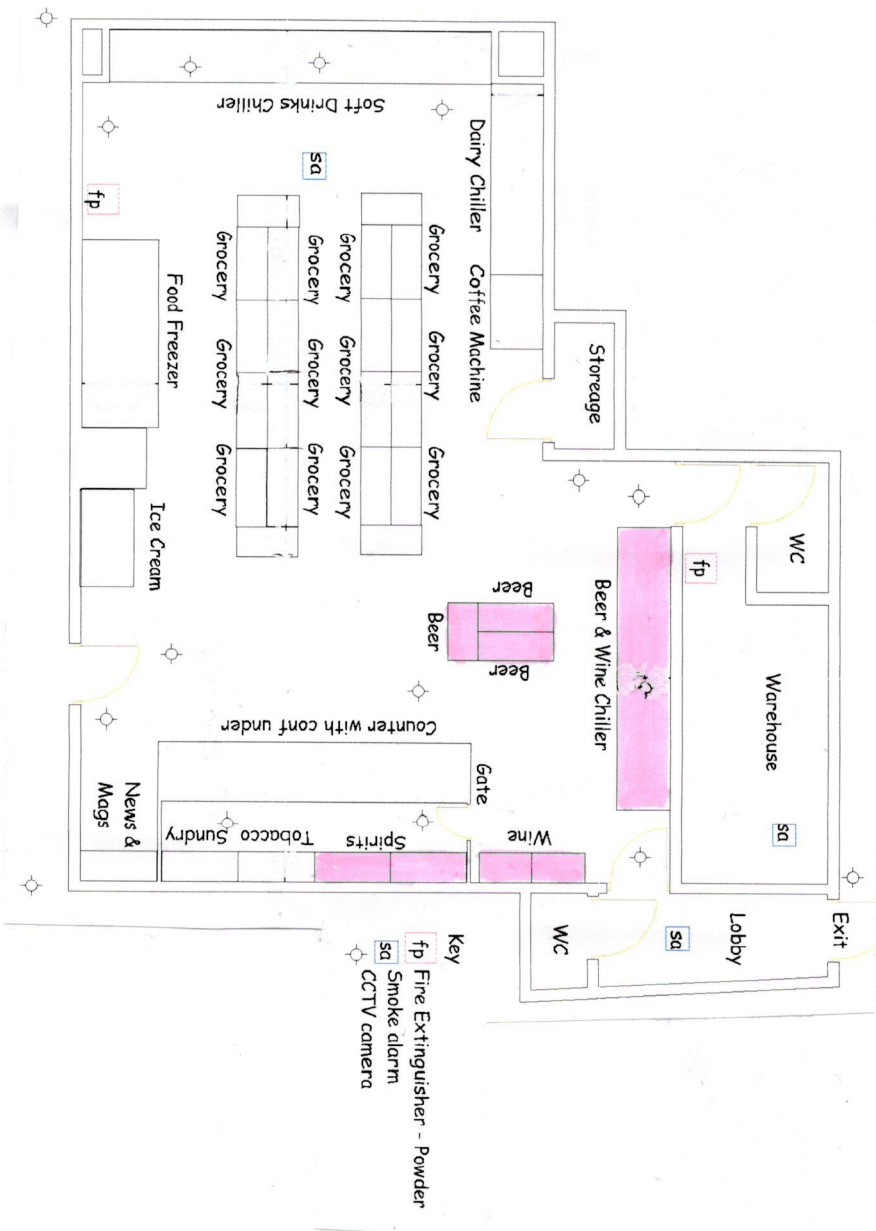

RB Retail & Licensing
Services Limited

Premier – Bury Road
97-99 Bury Road
Gosport
PO12 3PR
Scale- 1:100
Drawing Reference; RB 1442
Drawn by:RB Retail & Licensing Services Ltd
31st October 2020

All retail selling areas to be licensed for alcohol display. Copyright – RB Retail & Licensing Services Limited, 23 Magister Drive, Lee on the Solent, Portsmouth PO123 8GE, Site dimensions to be used at all times