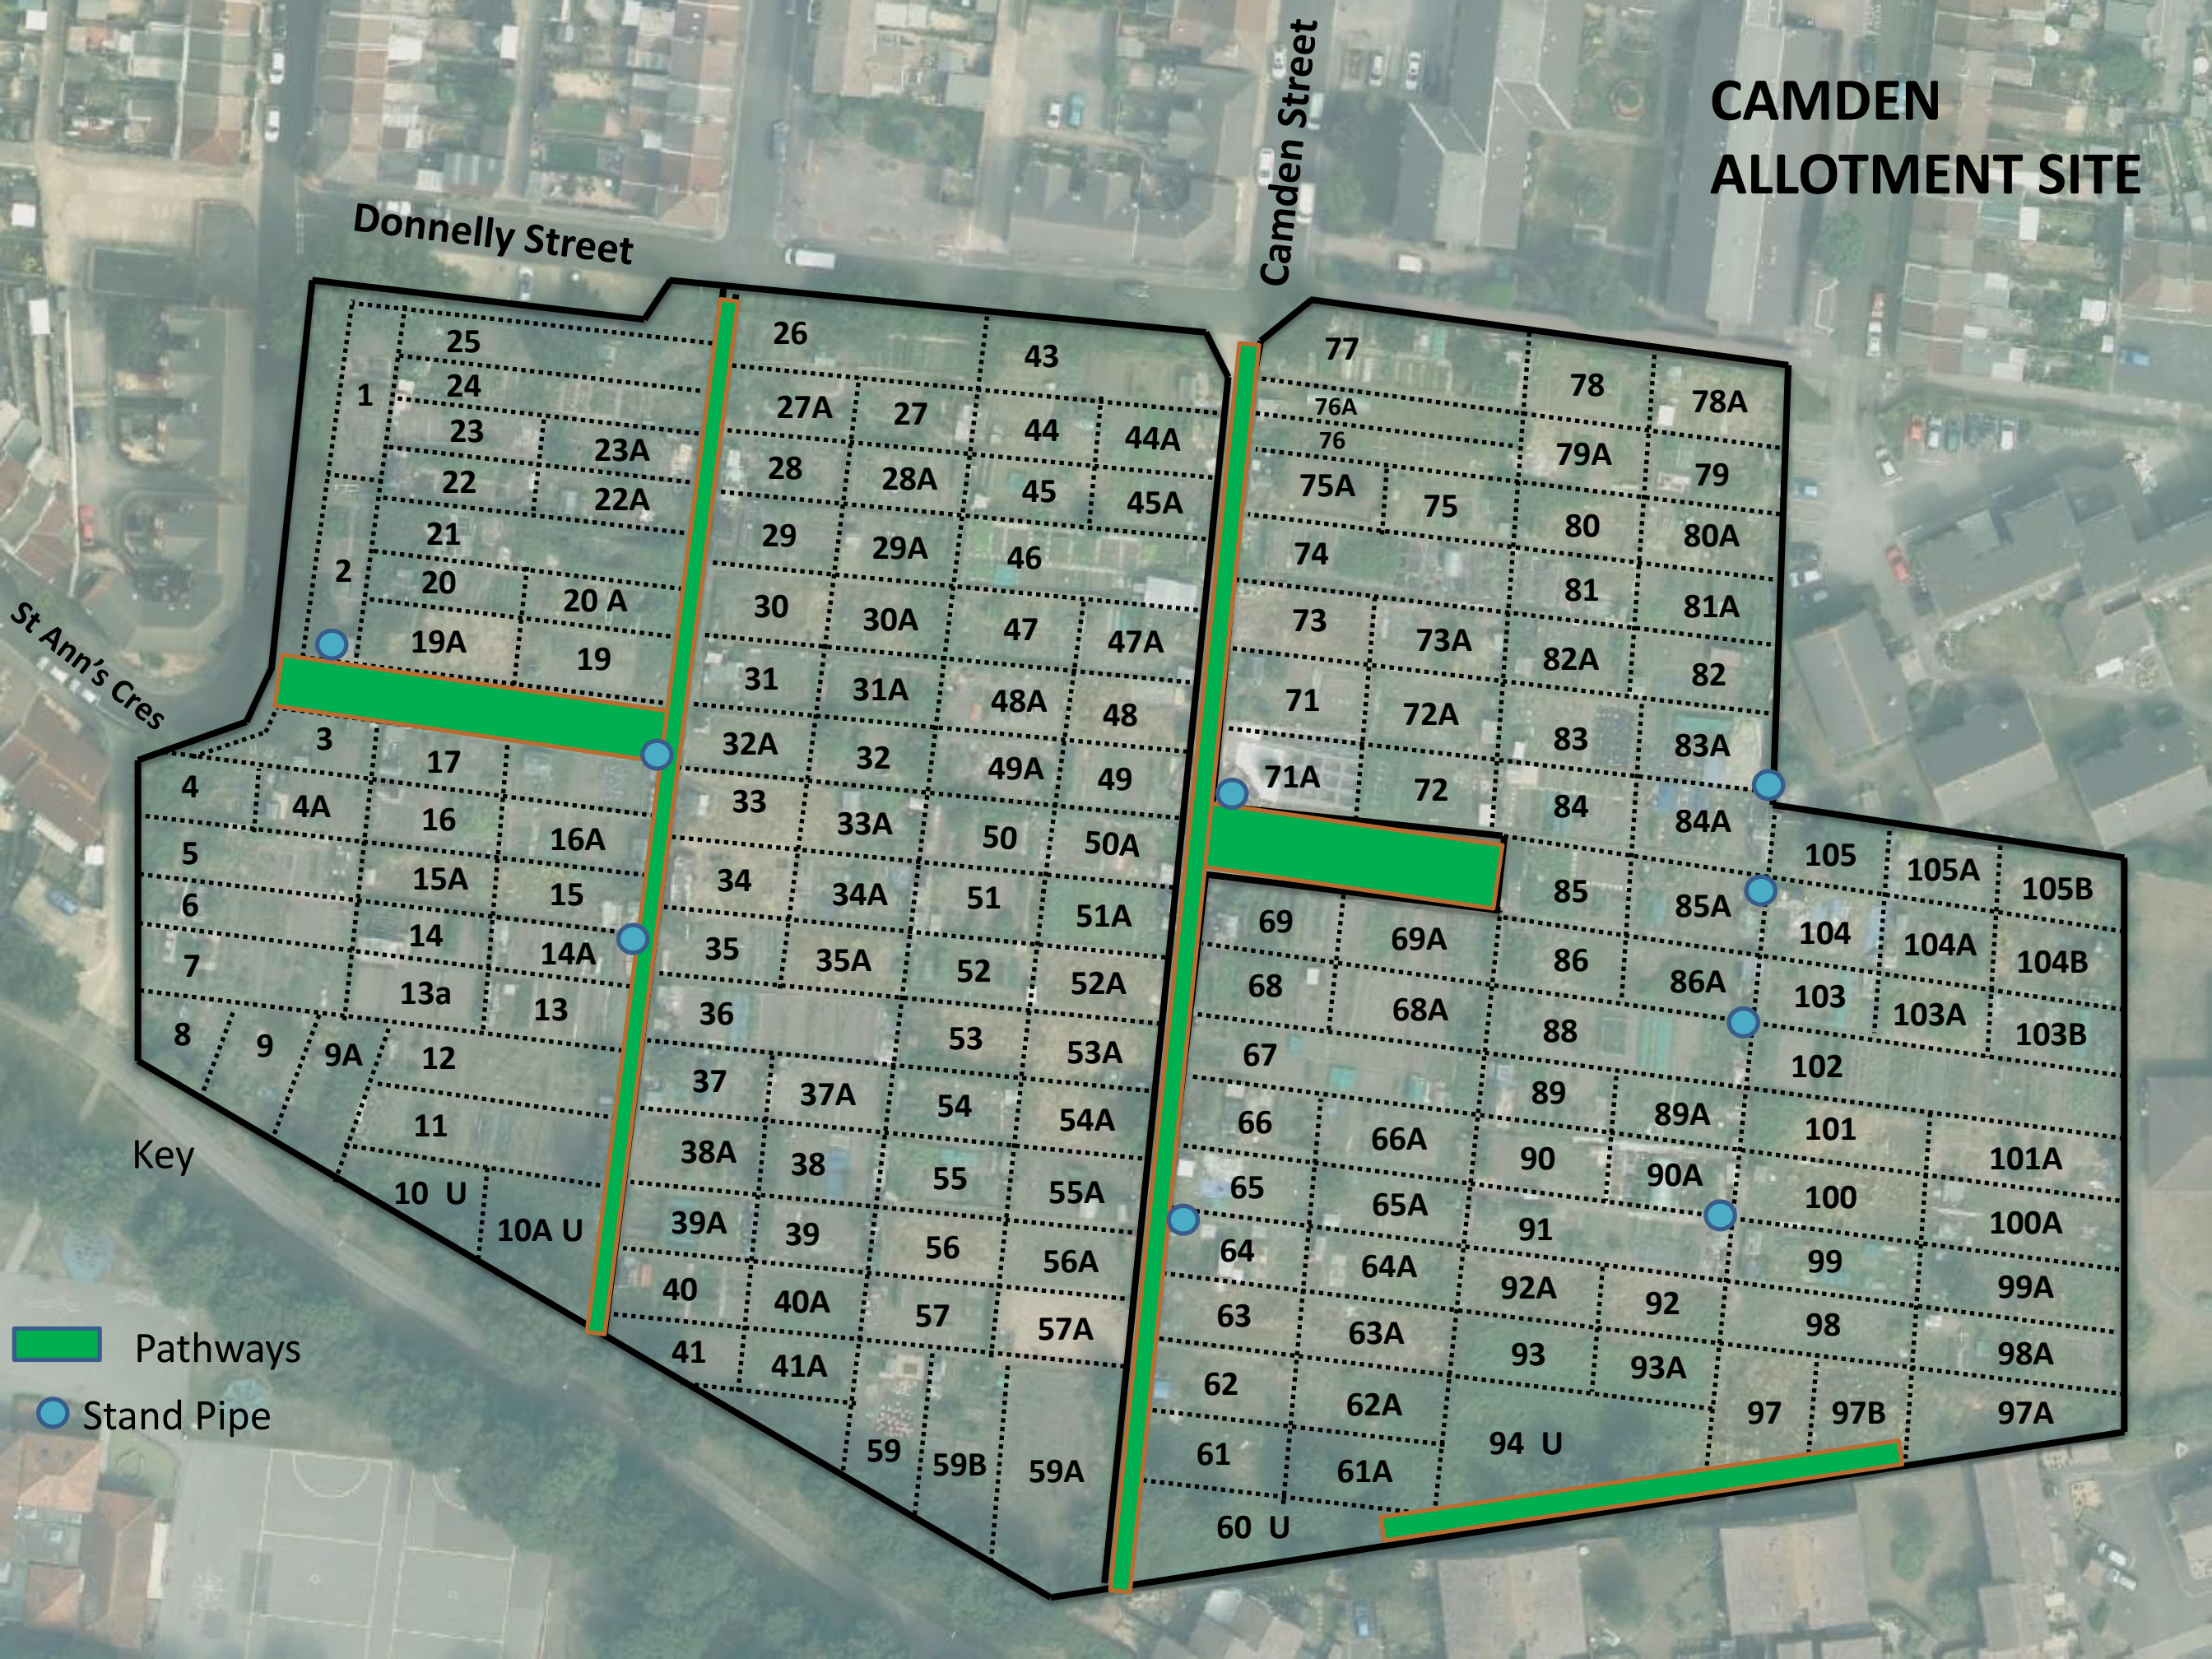

CAMDEN ALLOTMENT SITE

Donnelly Street

Camden Street

St Ann's Cres

Key

Pathways

Stand Pipe