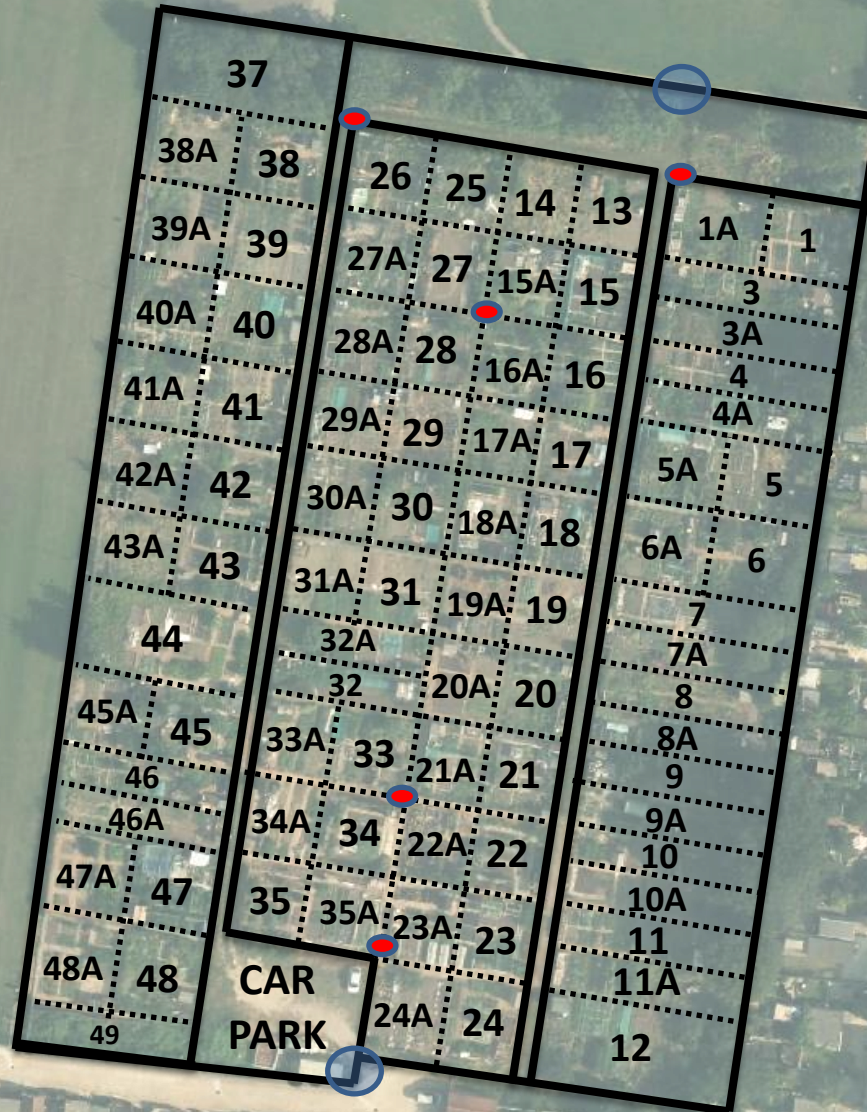

# ELSON ALLOTMENT SITE

## Key

Gate

Standpipe

Unofficial Standpipe

FINDON ROAD